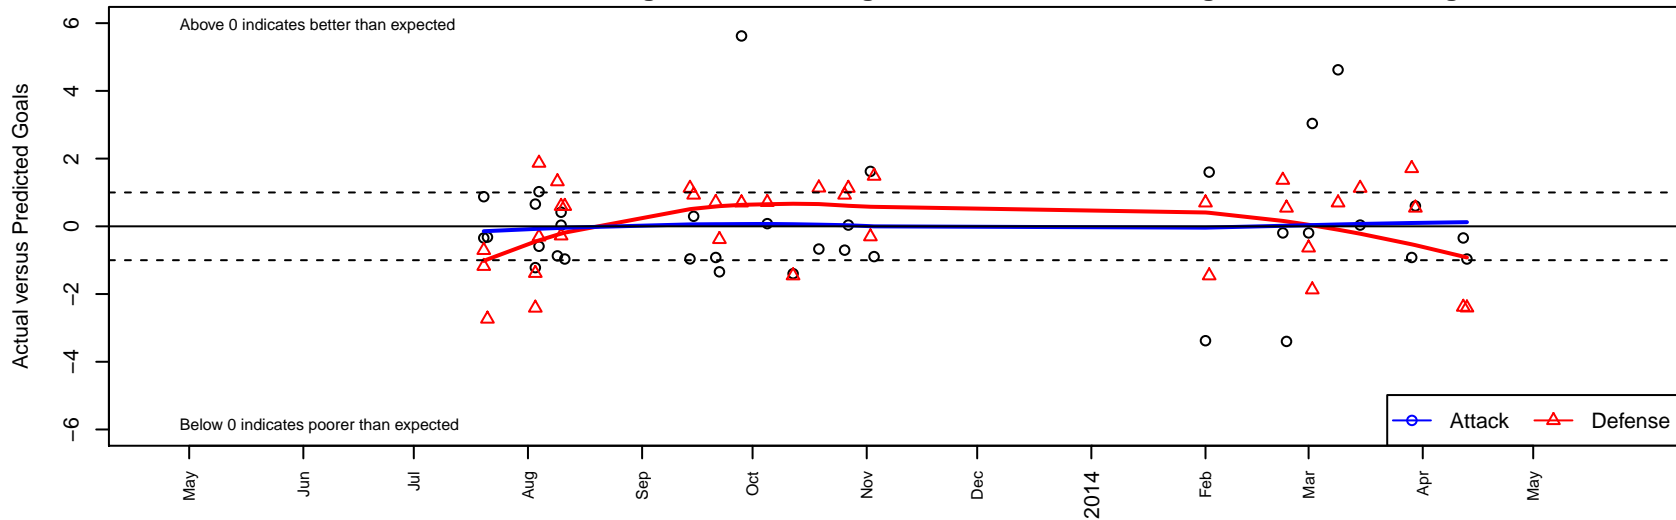

SSC Shadow C G00

Spokane SC Shadow
 Spokane, WA
 G00 total strength=710
 attack=0.99 defense=0.54
 fall league = RCL G00 Div 4, Spr RCL G00 Div
 notes= Bellefeuille 2013
 alt names used:
 SSC Shadow G 00 C
 SSC SHADOW G00C (WA)

Venues played:
 Nike Crossfire Challenge Silver U13
 SeaTac Cup U13 U13
 Les Schwab NW Cup Girls U13 Challenge U13
 RCL G00 Div 4
 Spr RCL G00 Div 5
 Challenge Cup G00 Division 2 – Challenge 2

SSC Shadow C G00
 Dots are actual minus expected GF (blue circles) and GA (red triangles).
 Blue line is smoothed change in attack strength. Red is smoothed change in defense strength.